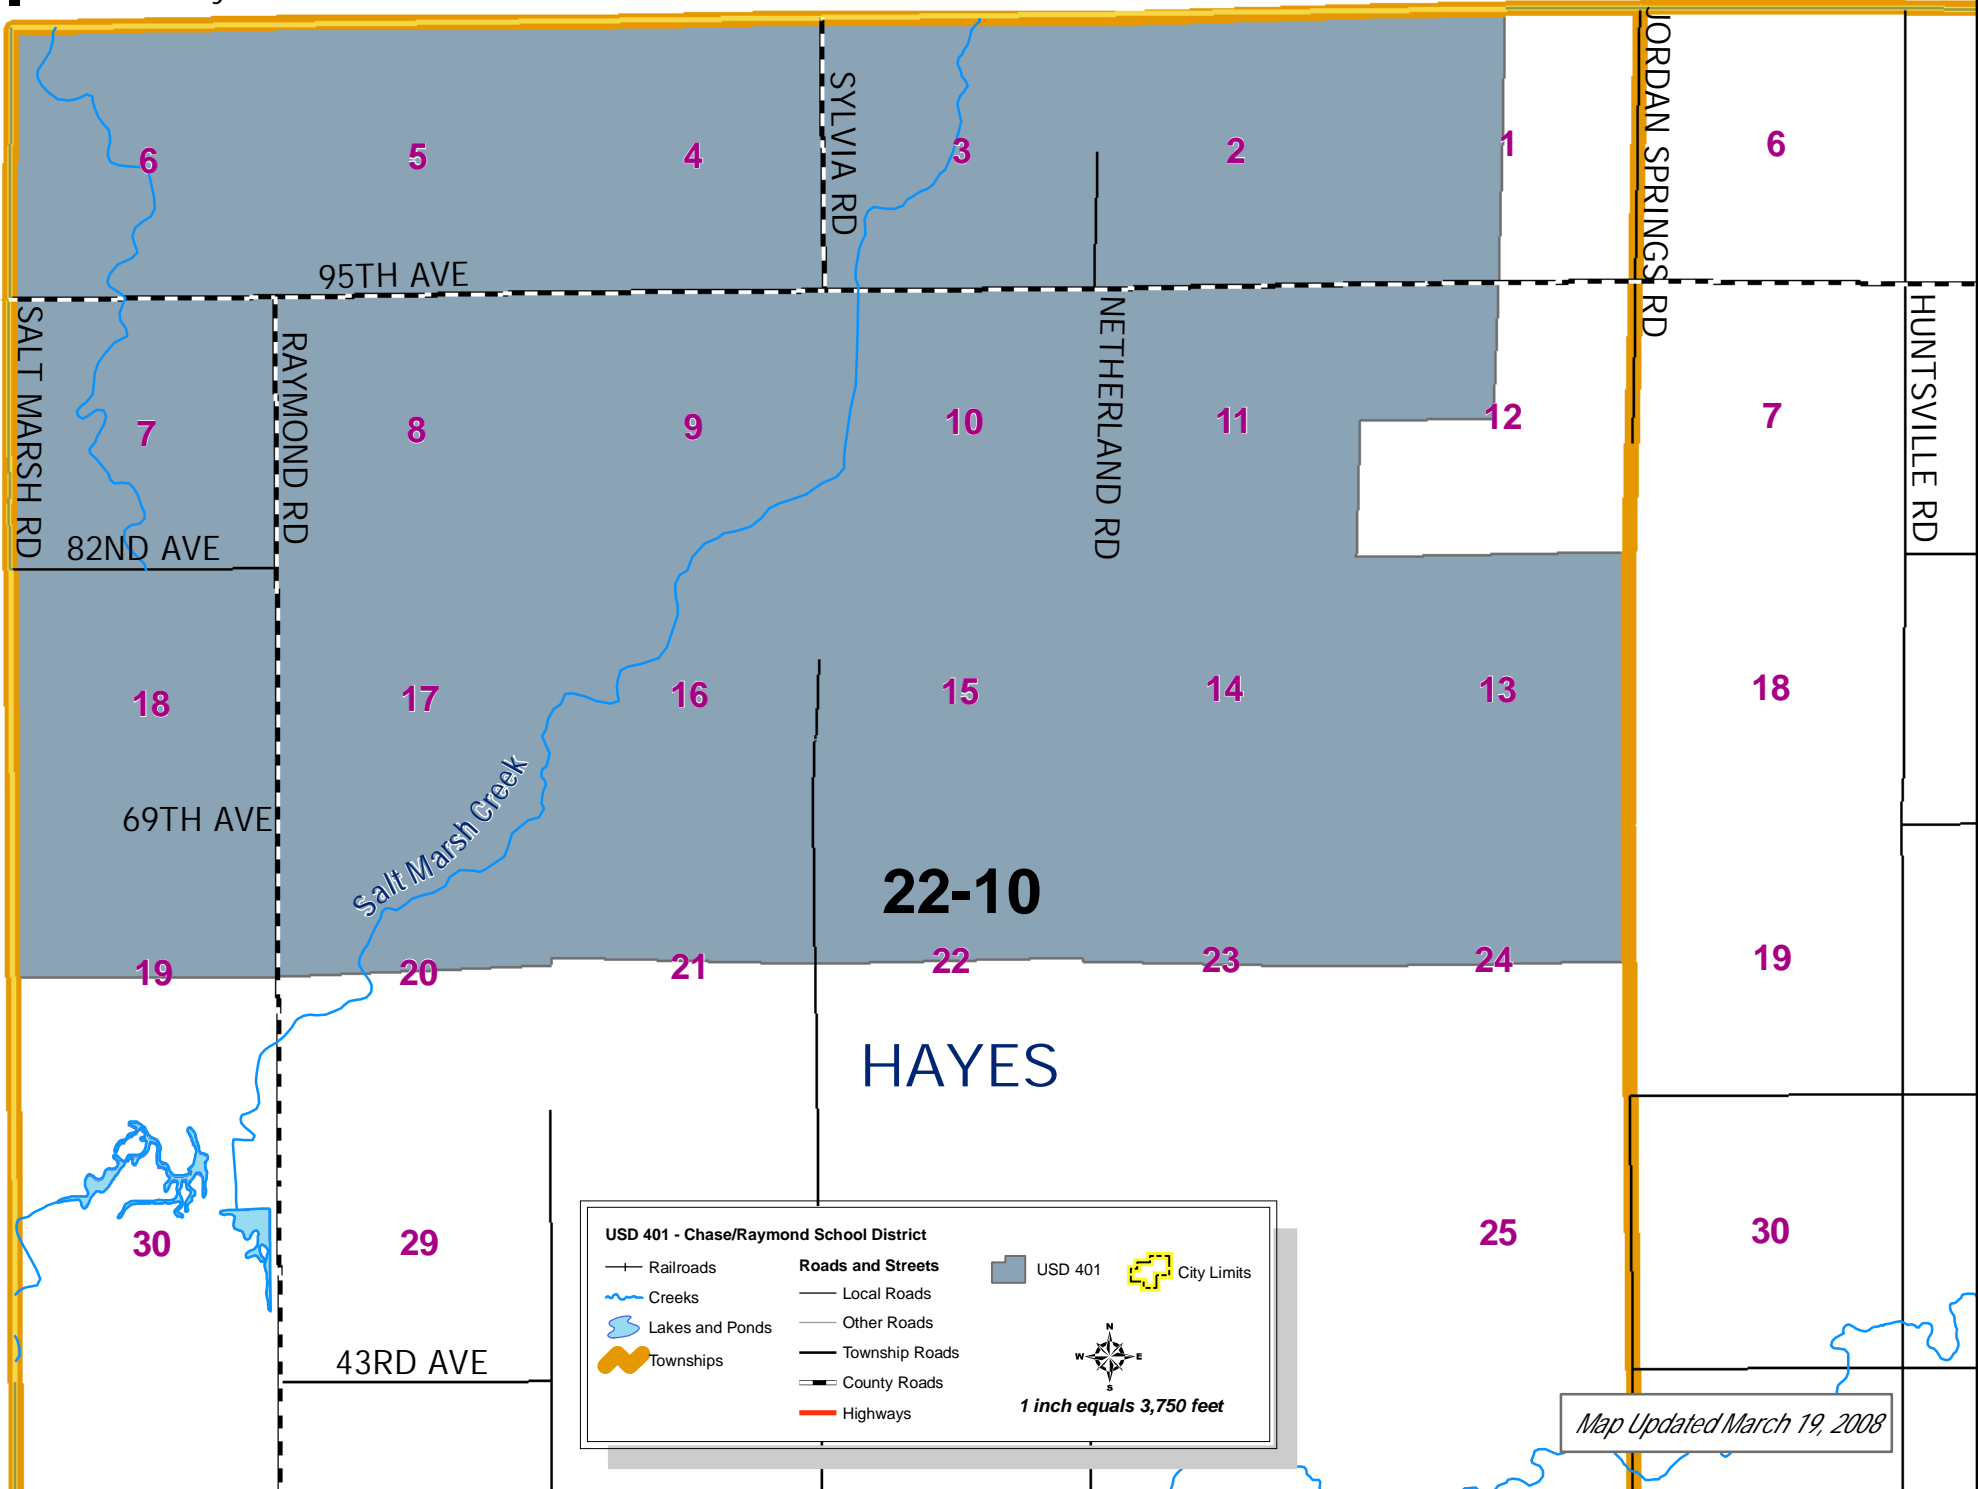

Stafford County

Rice County

22-10

HAYES

USD 401 - Chase/Raymond School District

Railroads	Roads and Streets	USD 401	City Limits
Creeks	Local Roads		
Lakes and Ponds	Other Roads		
Townships	Township Roads		
	County Roads		
	Highways		

1 inch equals 3,750 feet

Map Updated March 19, 2008